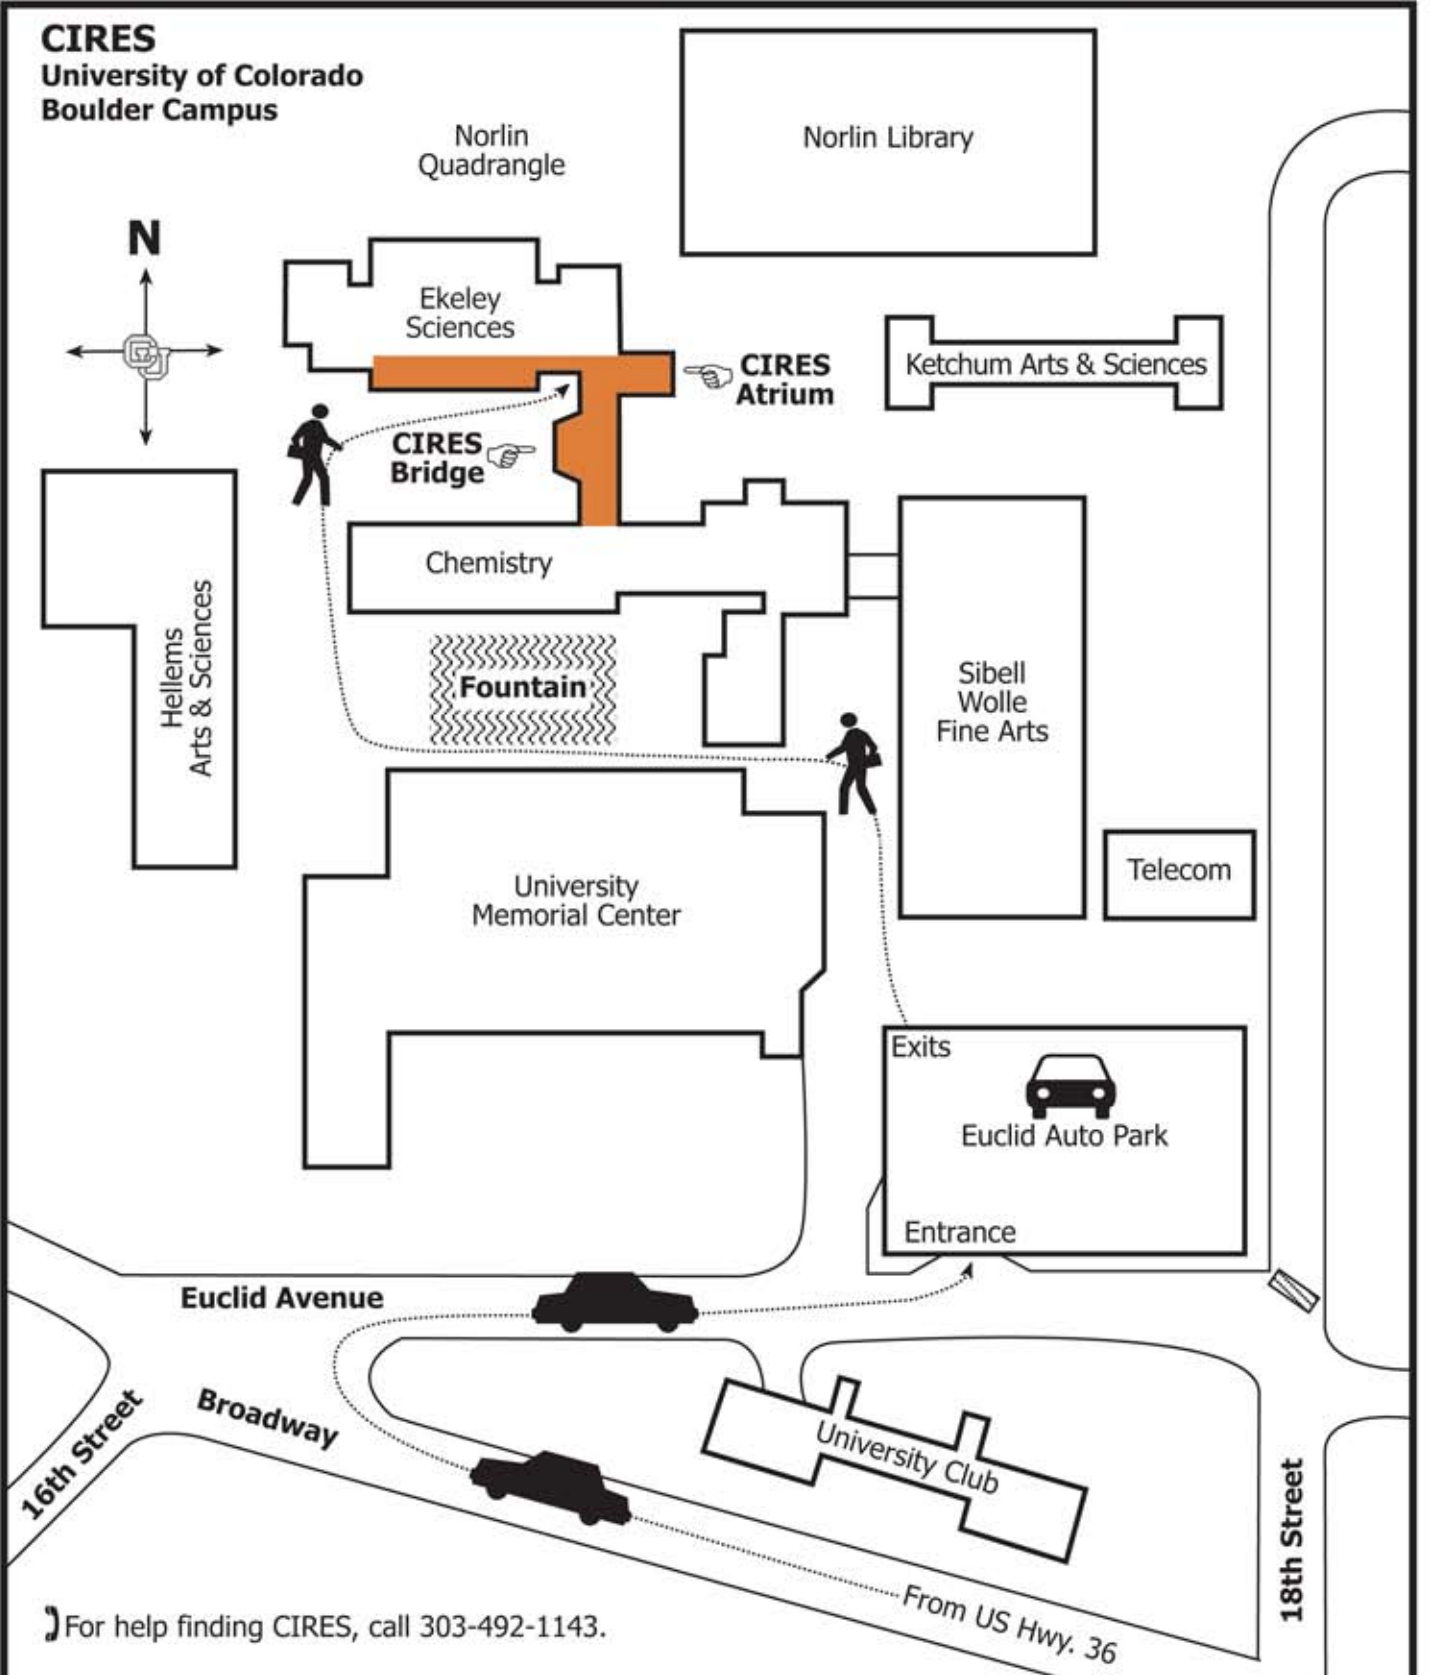

Directions to CIRES

If you are coming to Boulder and CIRES from Denver or Denver International Airport, travel west on US Highway 36 and take the Baseline exit into Boulder. At Baseline, turn left and travel west to Broadway, staying in the right lane. Turn right onto Broadway, traveling northwest, to Euclid Street. Turn right onto Euclid and park at the Euclid Auto Park. The Euclid Auto Park is open every day from 7:00 a.m. to 12:00 a.m. Rates are hourly. The Auto Park is closed at night.