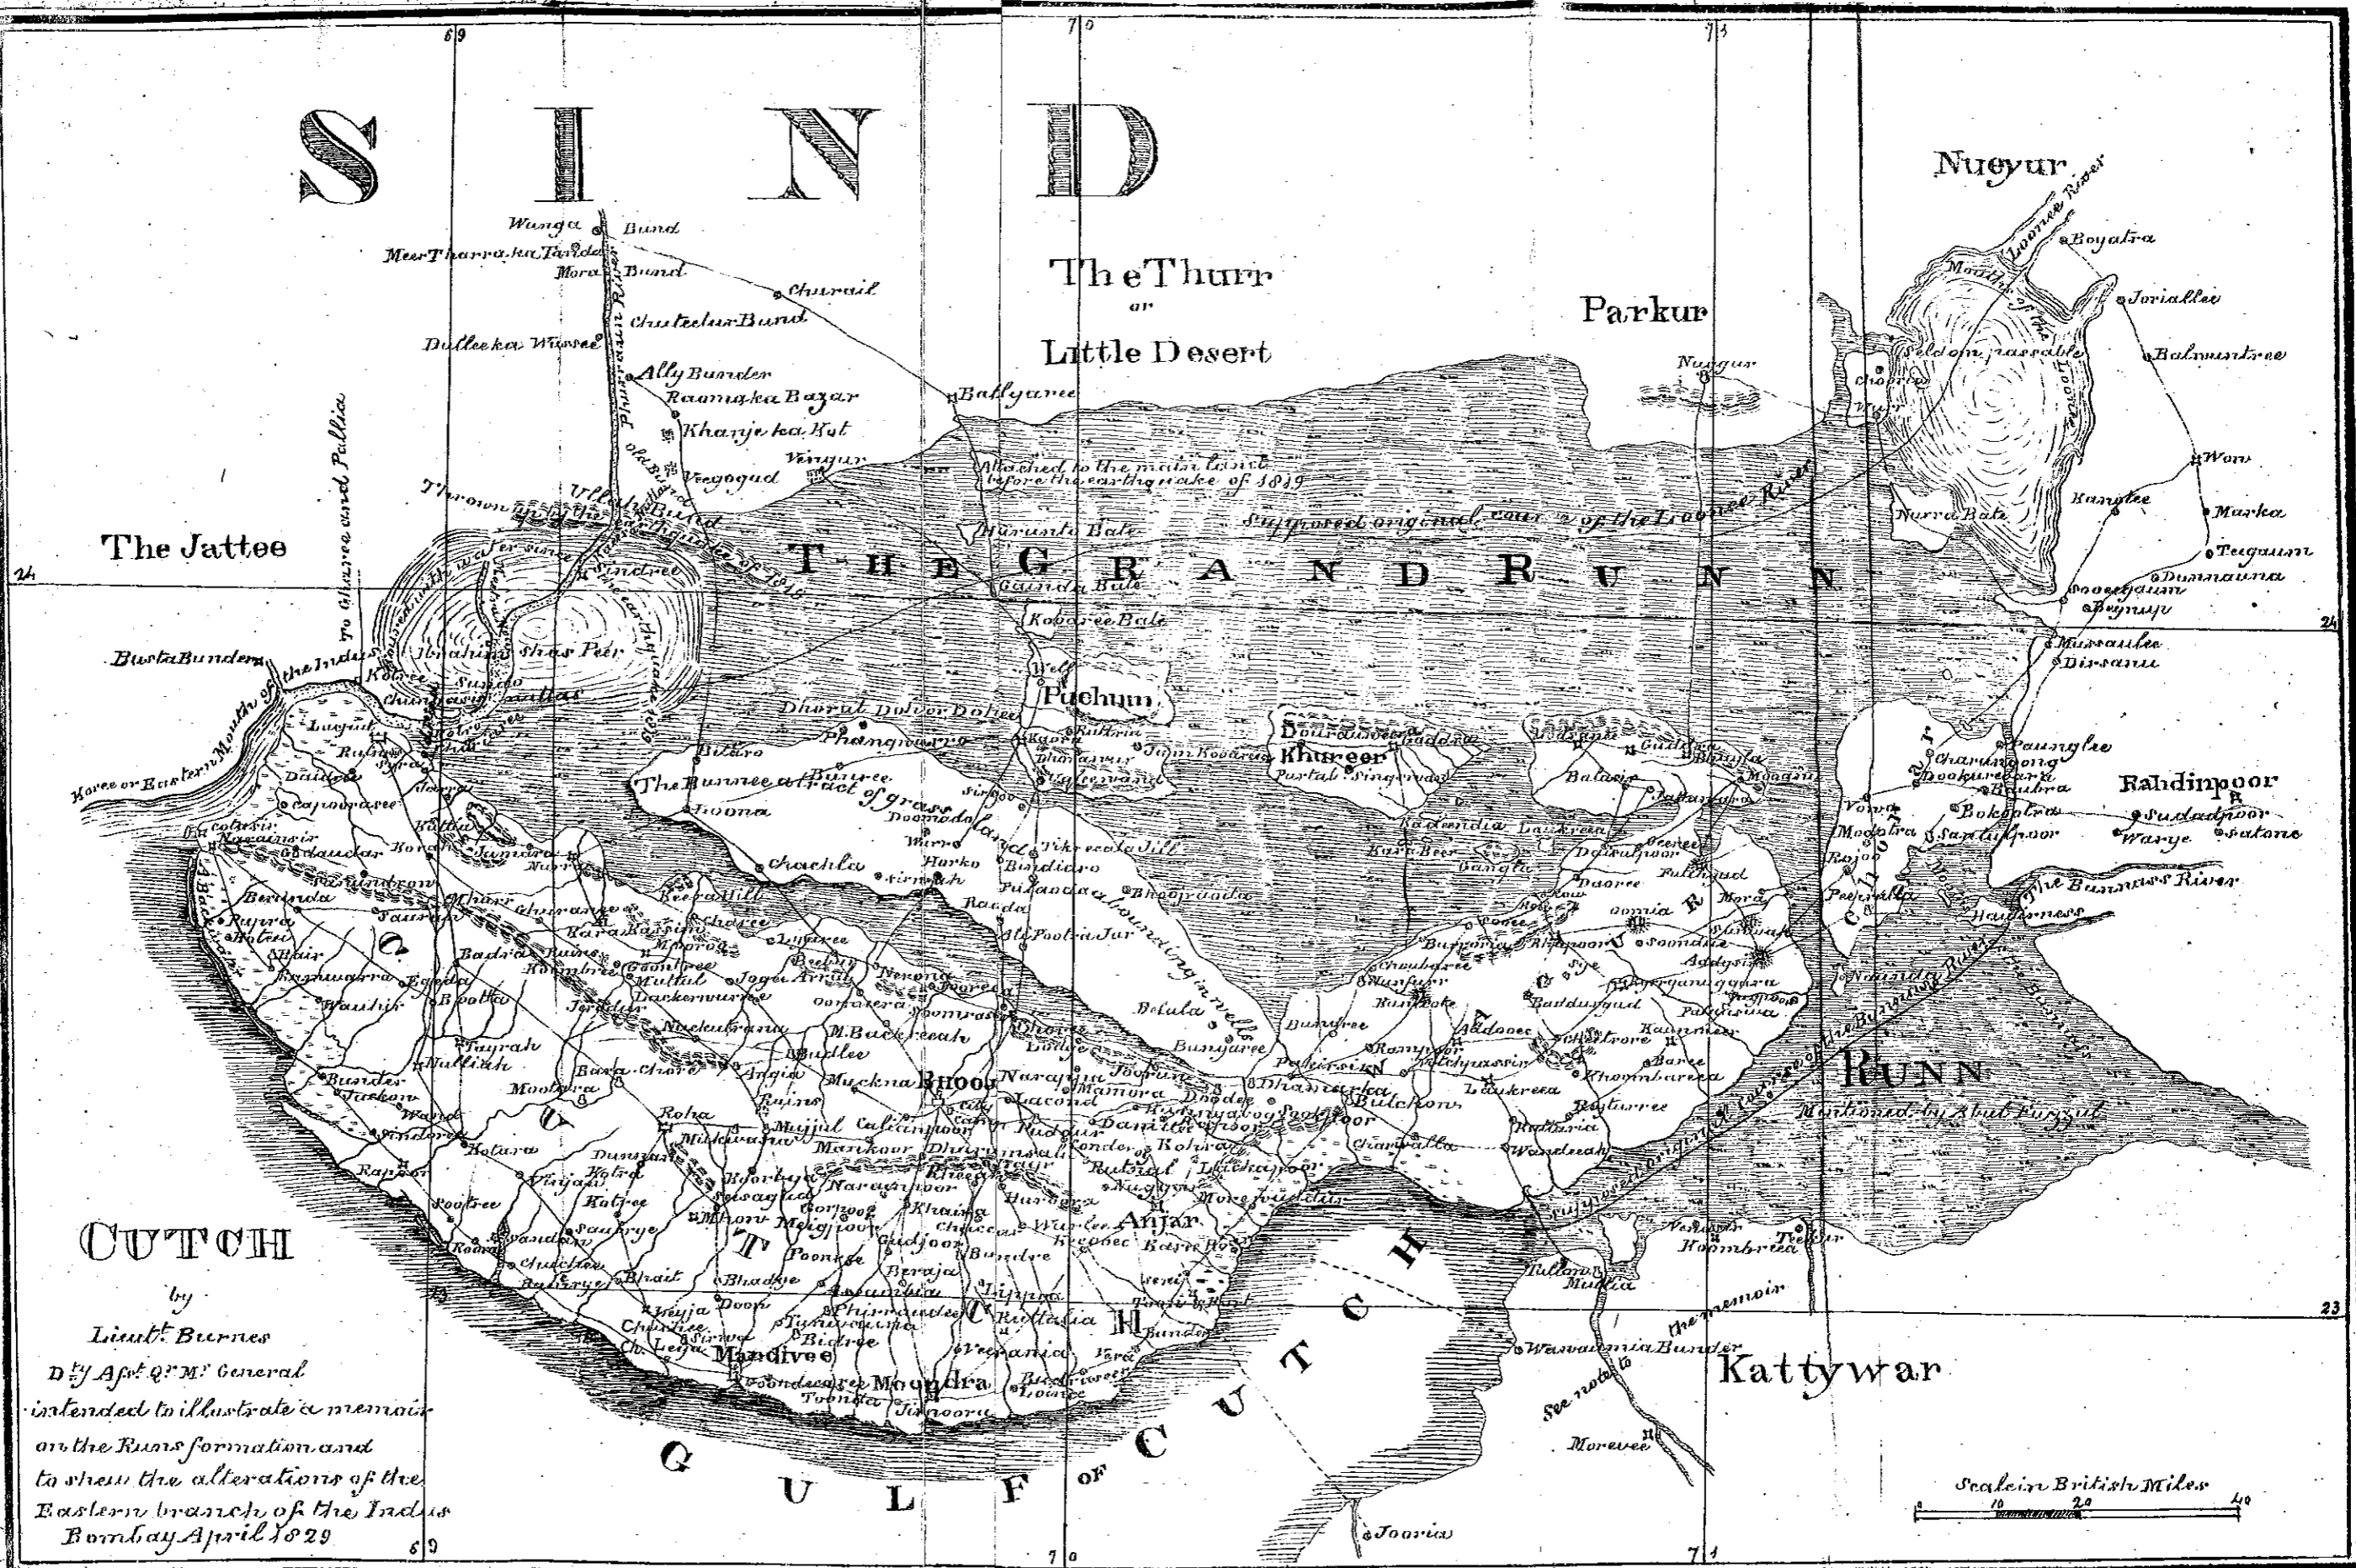

S I N D

The Jattee

The Thurr
or
Little Desert

Parkur

THE GRAND RUNN

CUTCH

by
Lieut. Burnes
D. of A. G. M. General
intended to illustrate a memoir
on the Runn formation and
to show the alterations of the
Eastern branch of the Indus
Bombay April 1829